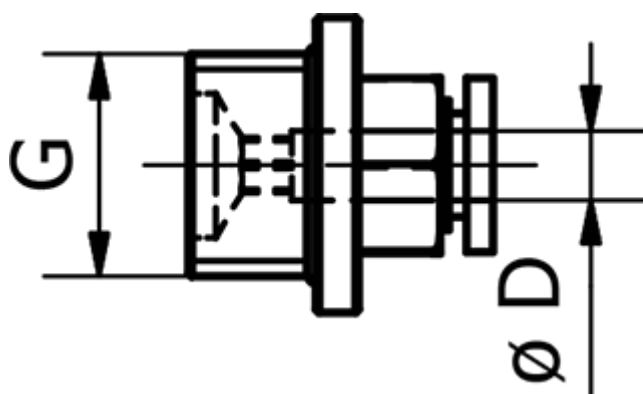

Article number: 58EPC4M5

Description: Fitting EPC4M5 Lige
Straight male, M5 tube diameter 4

Measures

D = 4
Thread = M5